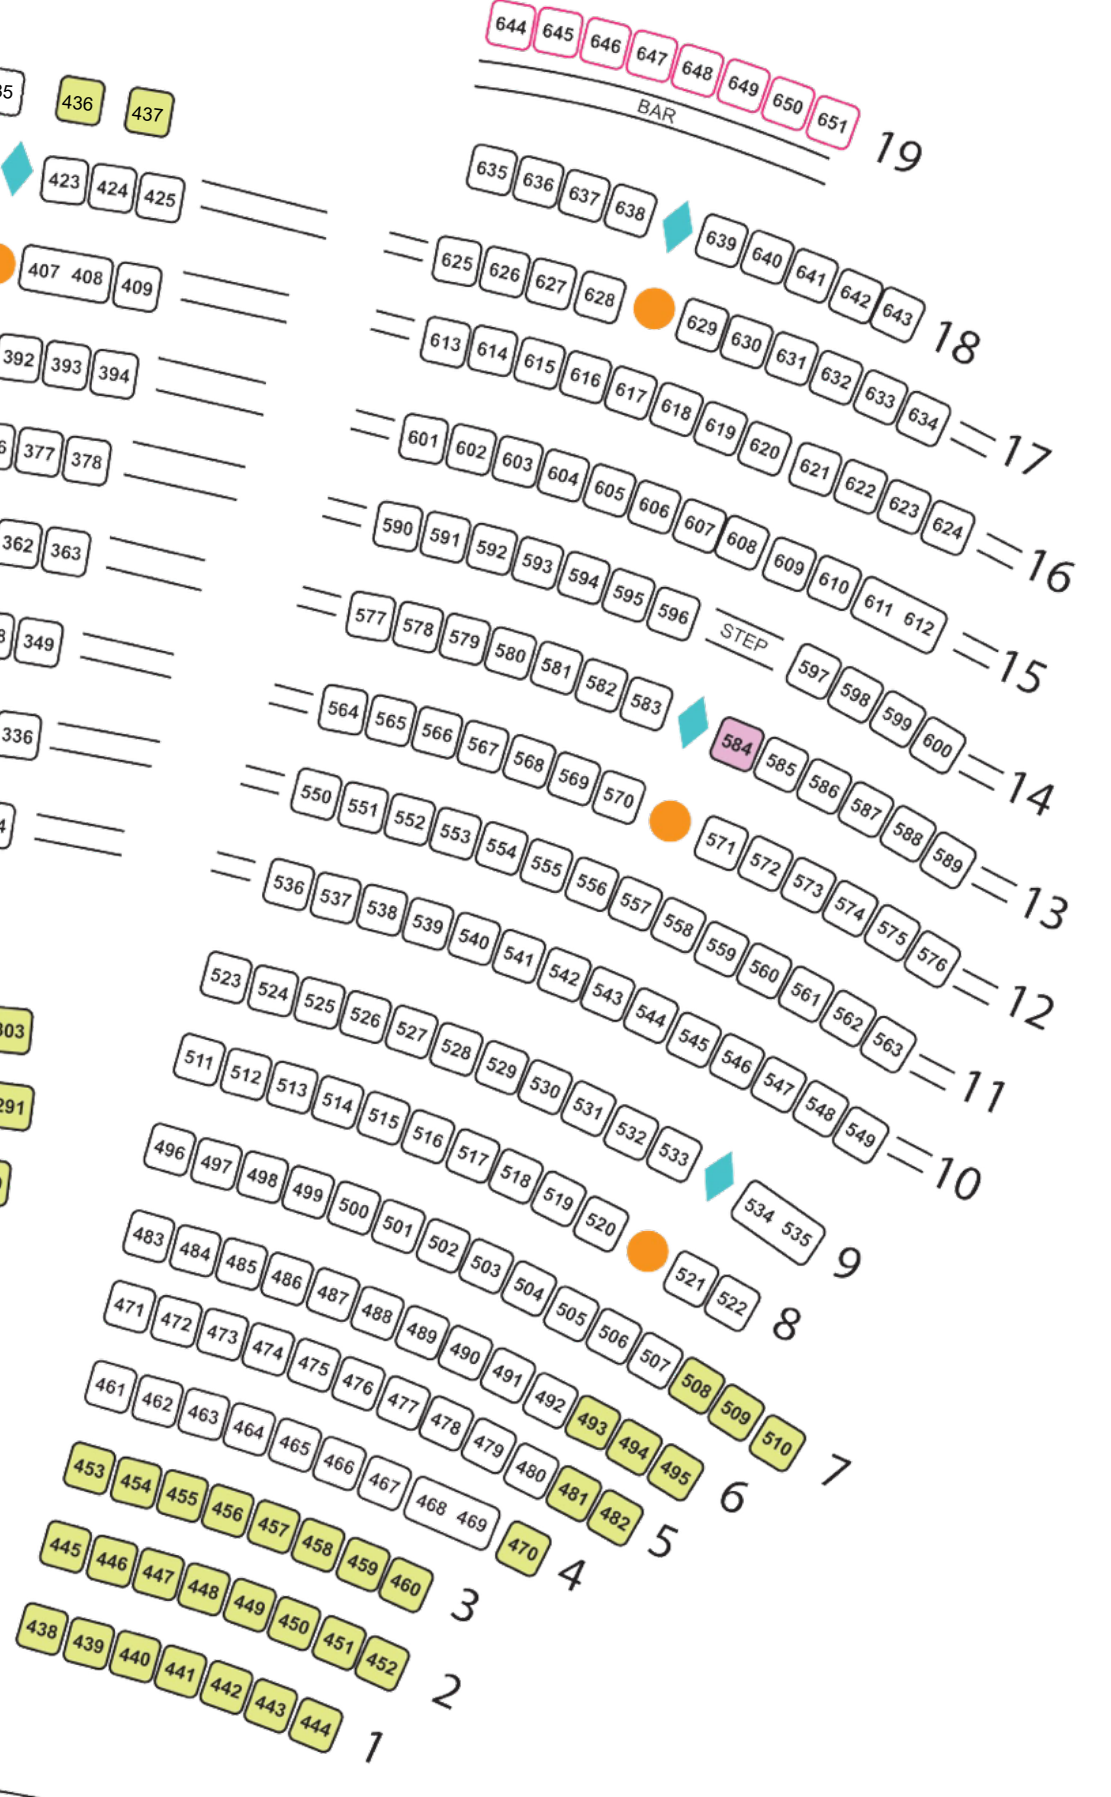

Nieuw Amsterdam

Lower Level

-  = table
-  = pole
-  = obstructed view
-  = folding chair
-  = bar stool
-  = bar stool + obstructed view

Nieuw Amsterdam Balcony

-  = table
-  = pole
-  = obstructed view
-  = folding chair
-  = bar stool + obstructed view