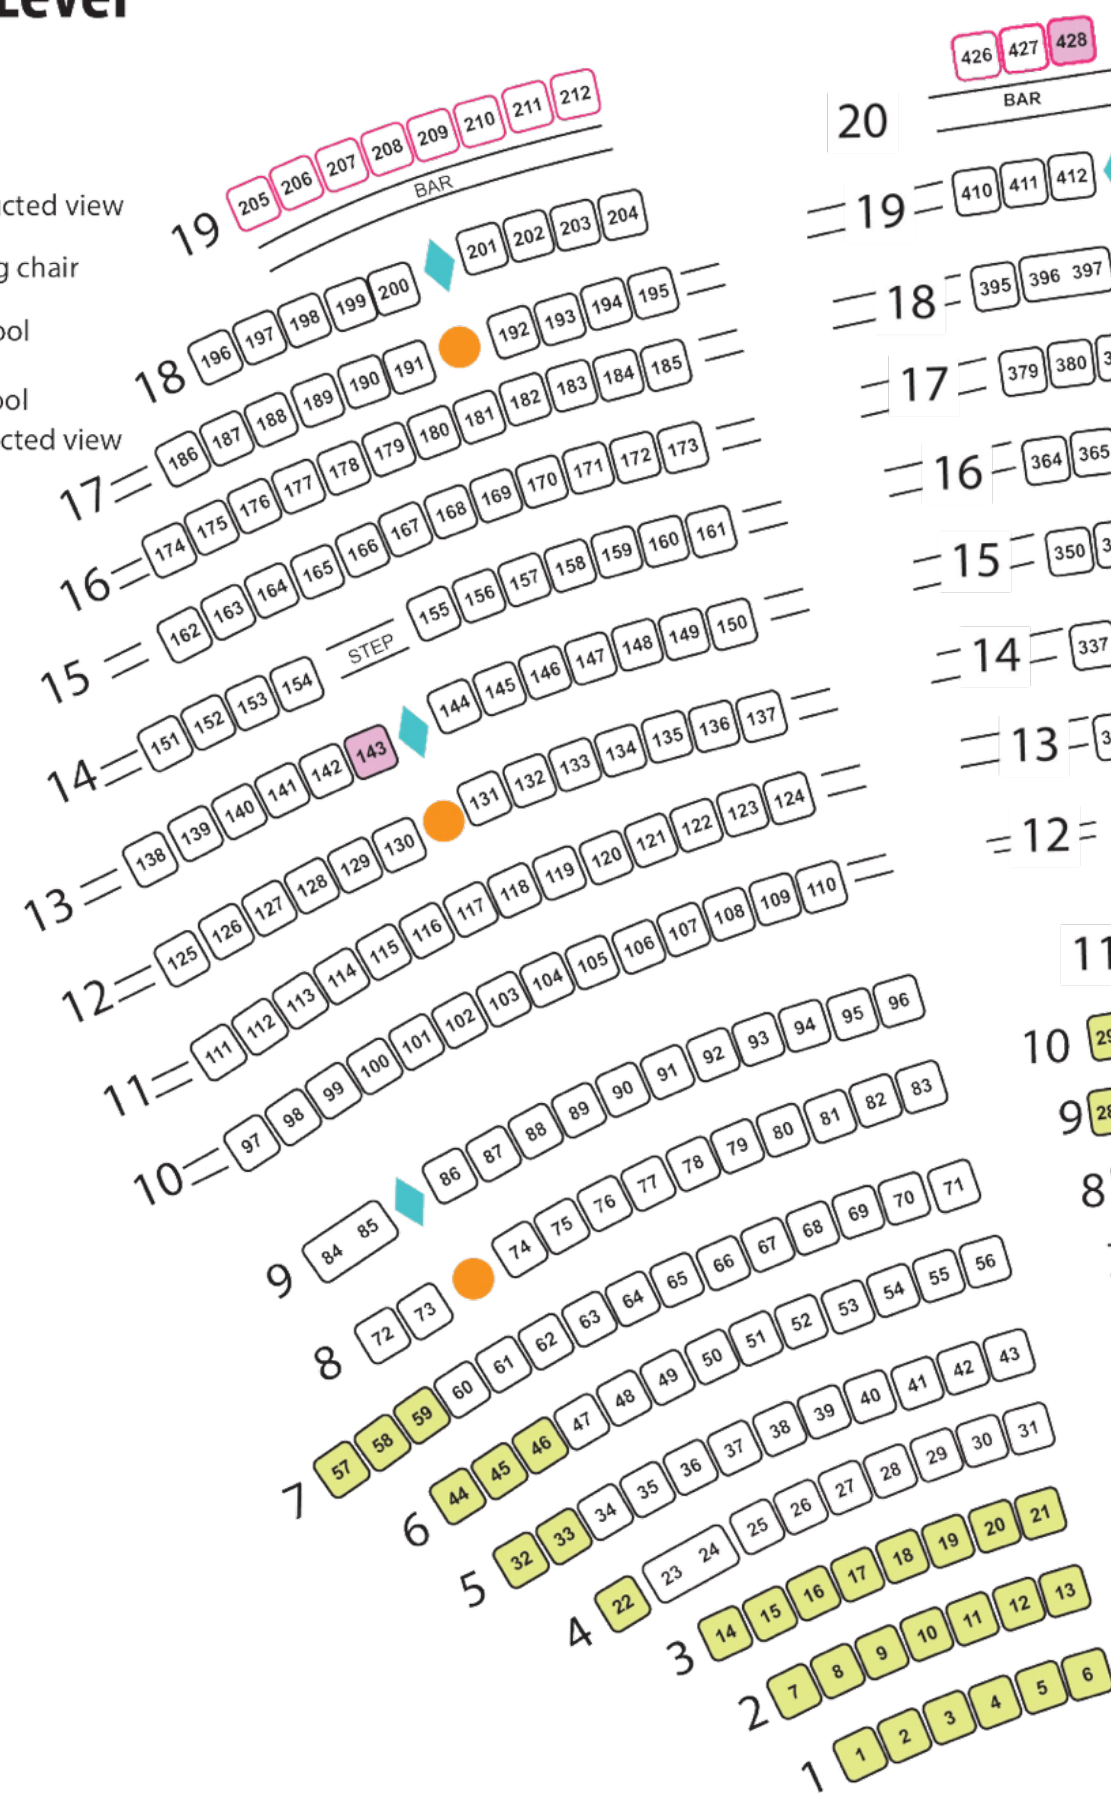

Nieuw Amsterdam

Lower Level

-  = table
-  = pole
-  = obstructed view
-  = folding chair
-  = bar stool
-  = bar stool + obstructed view

Nieuw Amsterdam Balcony

-  = table
-  = pole
-  = obstructed view
-  = folding chair
-  = bar stool + obstructed view