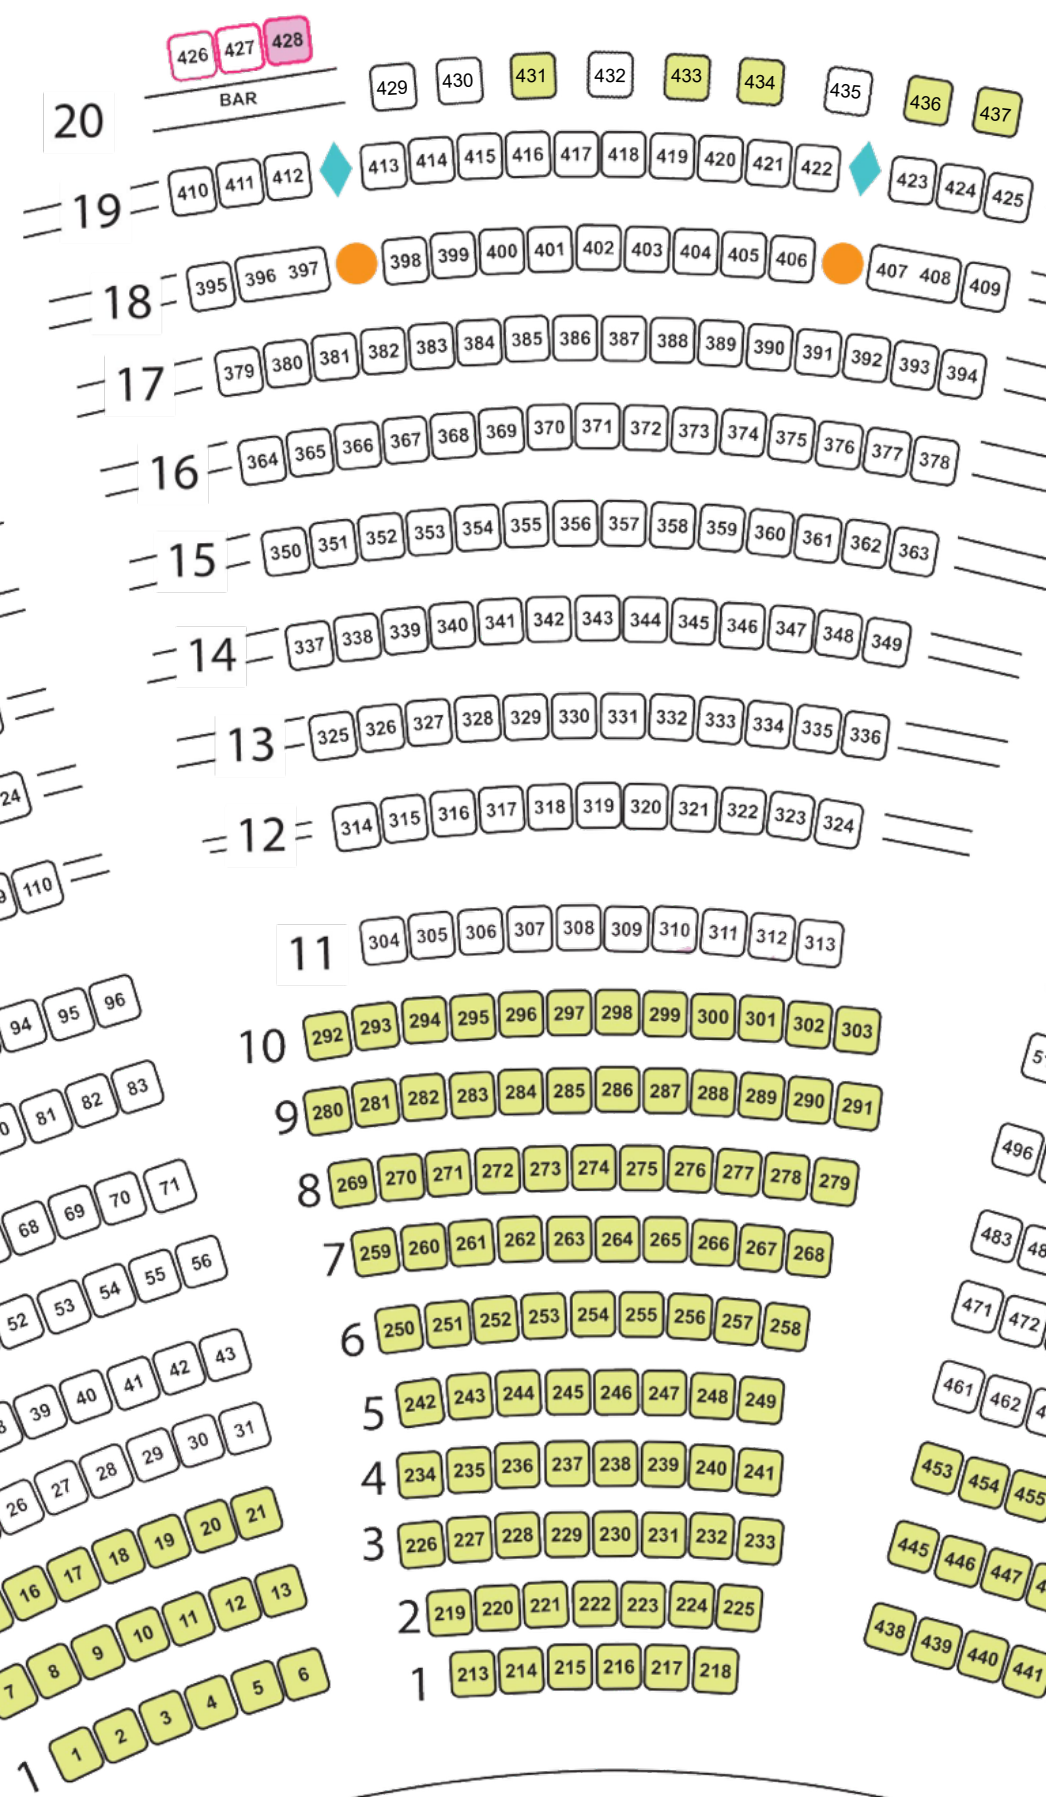

Nieuw Amsterdam

Lower Level

-  = table
-  = pole
-  = obstructed view
-  = folding chair
-  = bar stool
-  = bar stool + obstructed view

Nieuw Amsterdam Balcony

-  = table
-  = pole
-  = obstructed view
-  = folding chair
-  = bar stool + obstructed view