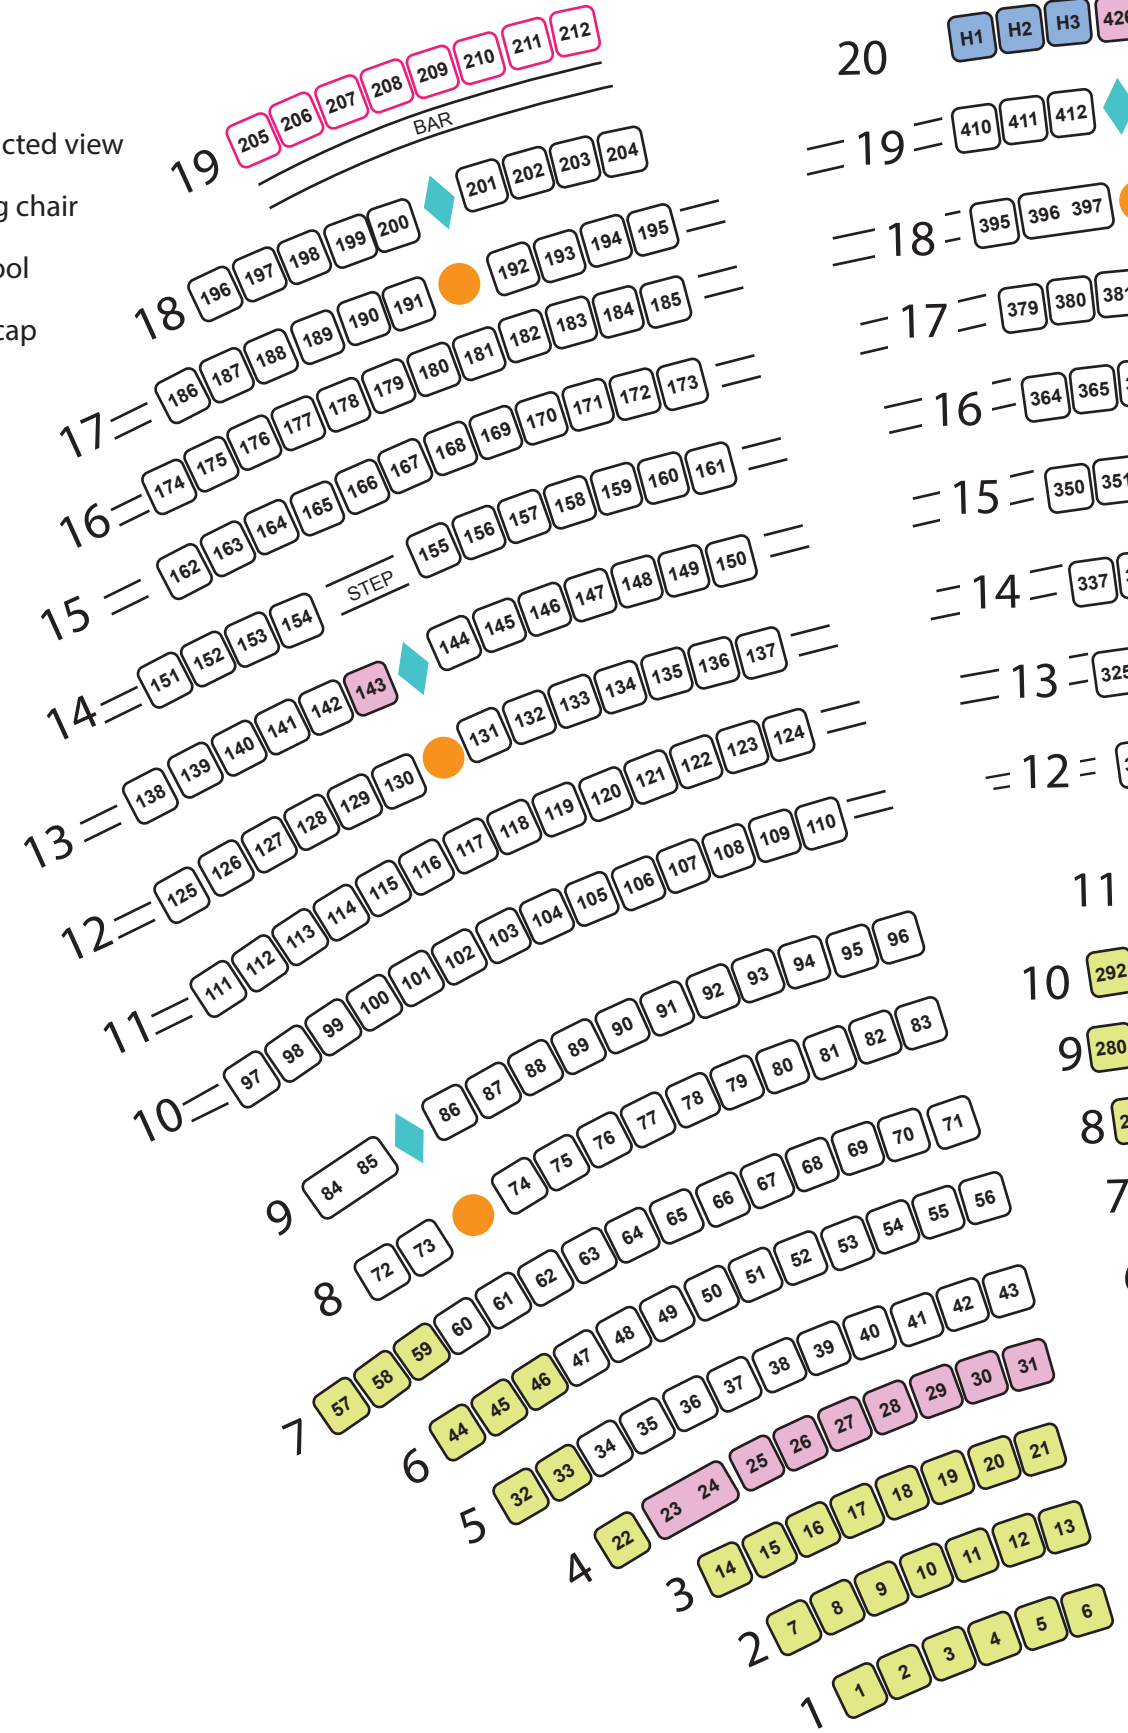

# Nieuw Amsterdam

## Lower Level

-  = table
-  = pole
-  = obstructed view
-  = folding chair
-  = bar stool
-  = handicap

# Nieuw Amsterdam Balcony

- ▼ = table
- = pole
- = obstructed view
- = folding chair
- = handicap
- = bar stool + obstructed view
- = folding chair + obstructed view