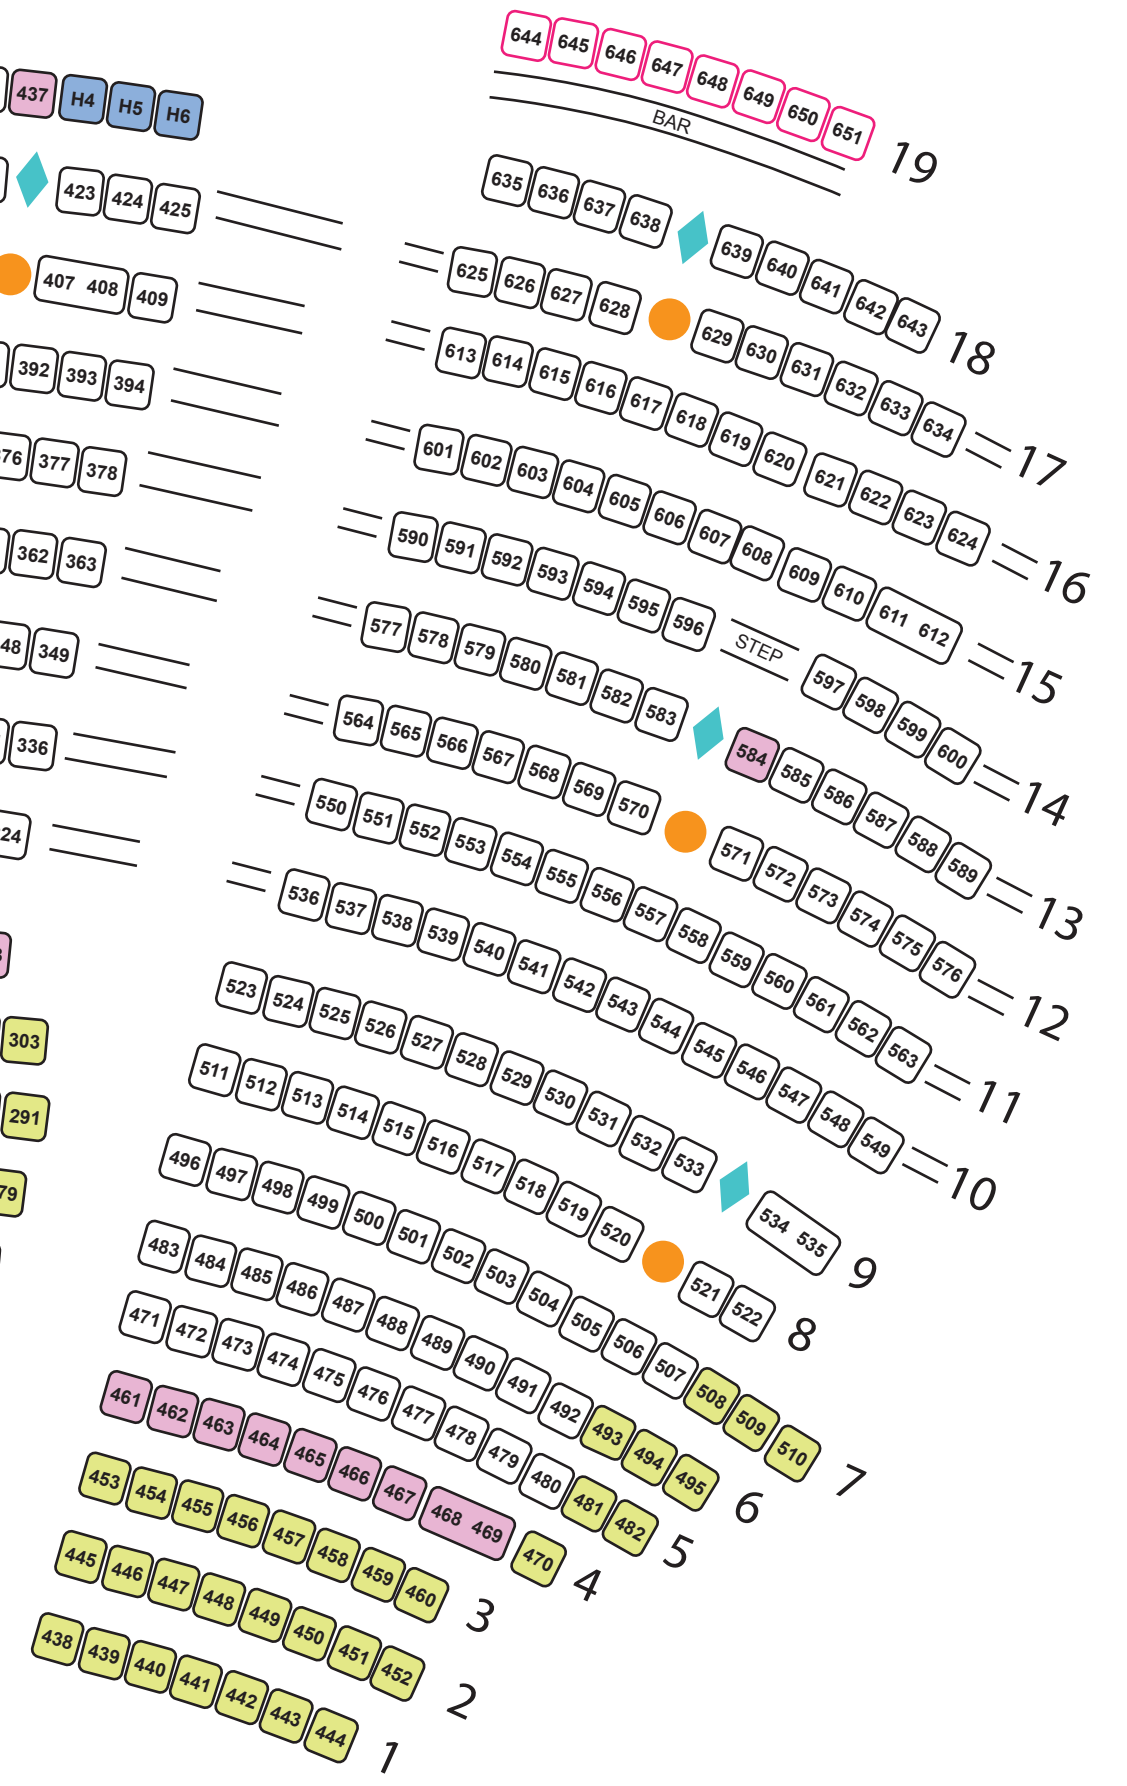

# Nieuw Amsterdam

## Lower Level

-  = table
-  = pole
-  = obstructed view
-  = folding chair
-  = bar stool
-  = handicap

# Nieuw Amsterdam Balcony

- ▼ = table
- = pole
- = obstructed view
- = folding chair
- = handicap
- = bar stool + obstructed view
- = folding chair + obstructed view