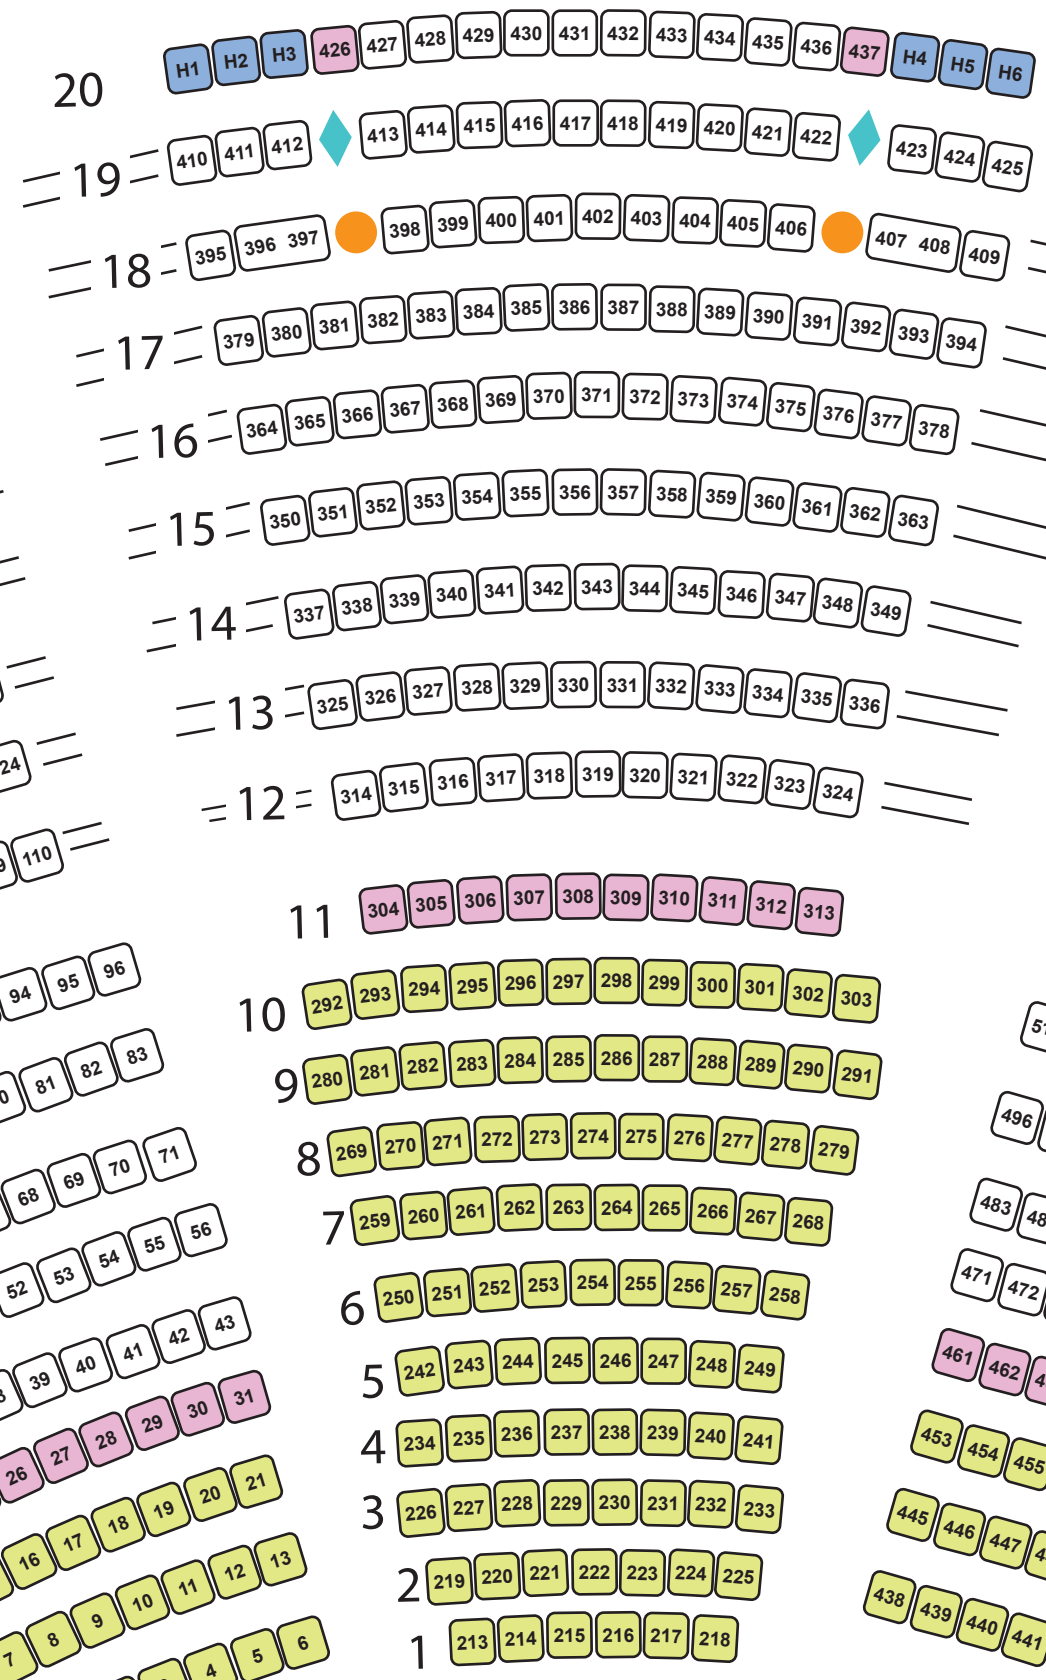

# Nieuw Amsterdam

## Lower Level

-  = table
-  = pole
-  = obstructed view
-  = folding chair
-  = bar stool
-  = handicap

# Nieuw Amsterdam Balcony

- ▼ = table
- = pole
- = obstructed view
- = folding chair
- = handicap
- = bar stool + obstructed view
- = folding chair + obstructed view