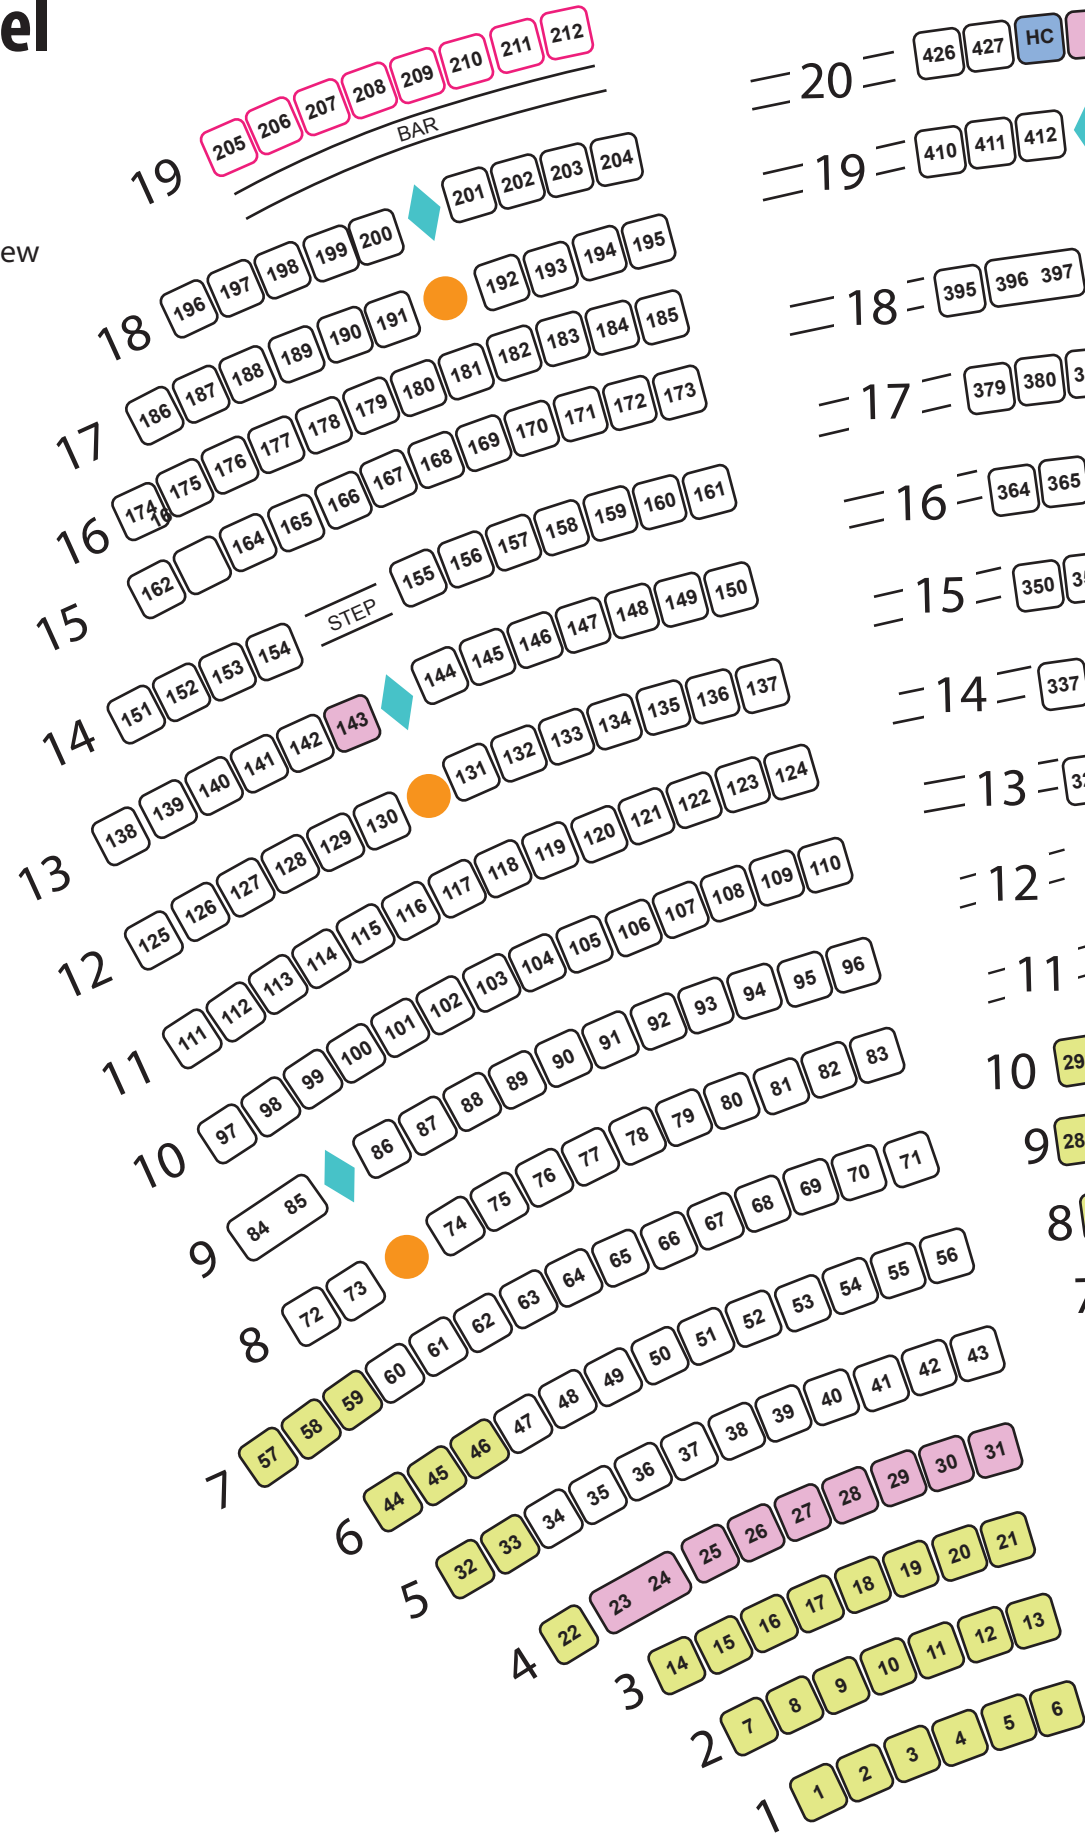

MALT SHOP MEMORIES 2017 - EURODAM

Lower Level

-  = table
-  = pole
-  = obstructed view
-  = folding chair
-  = bar stool
-  = handicap

MALT SHOP MEMORIES 2017 - EURODAM

Balcony

- ◆ = table
- = pole
- = obstructed view
- = folding chair
- = handicap
- = bar stool + obstructed view