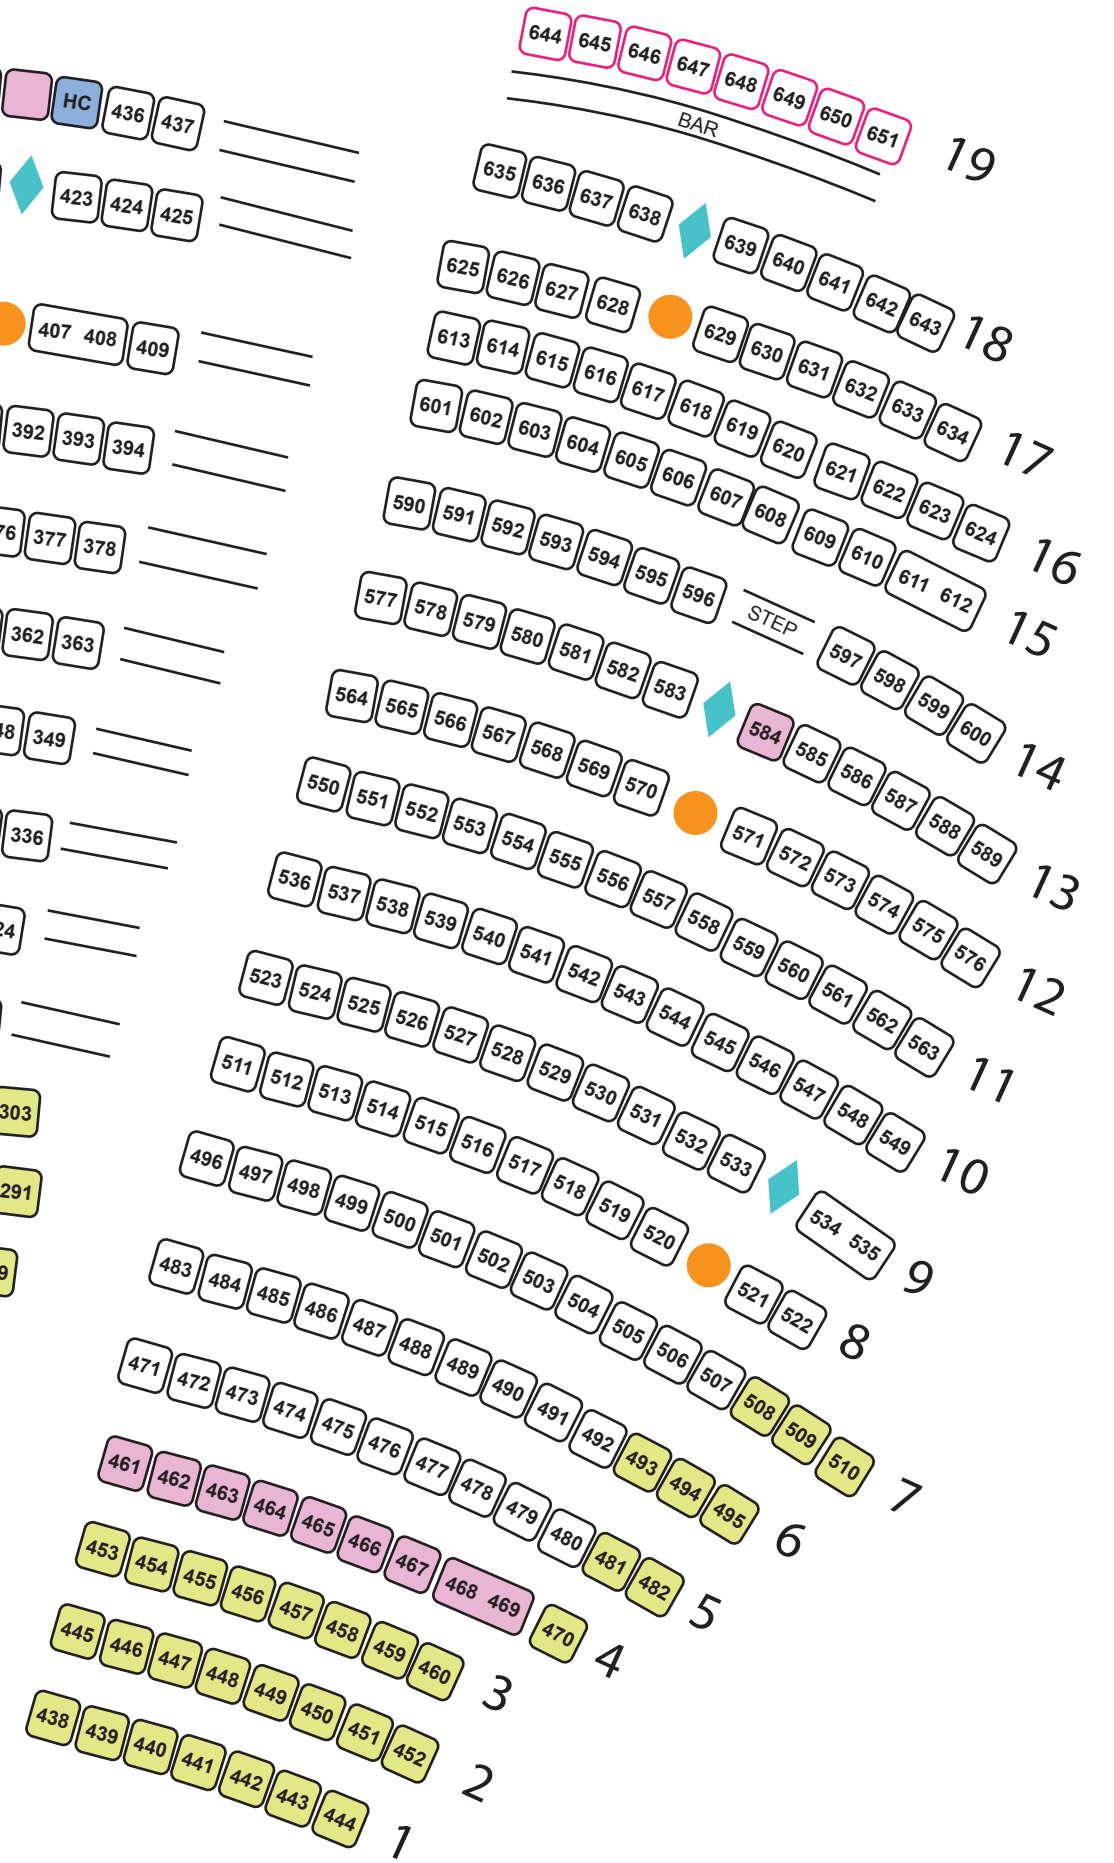

MALT SHOP MEMORIES 2017 - EURODAM

Lower Level

-  = table
-  = pole
-  = obstructed view
-  = folding chair
-  = bar stool
-  = handicap

MALT SHOP MEMORIES 2017 - EURODAM

Balcony

- ◆ = table
- = pole
- = obstructed view
- = folding chair
- = handicap
- = bar stool + obstructed view