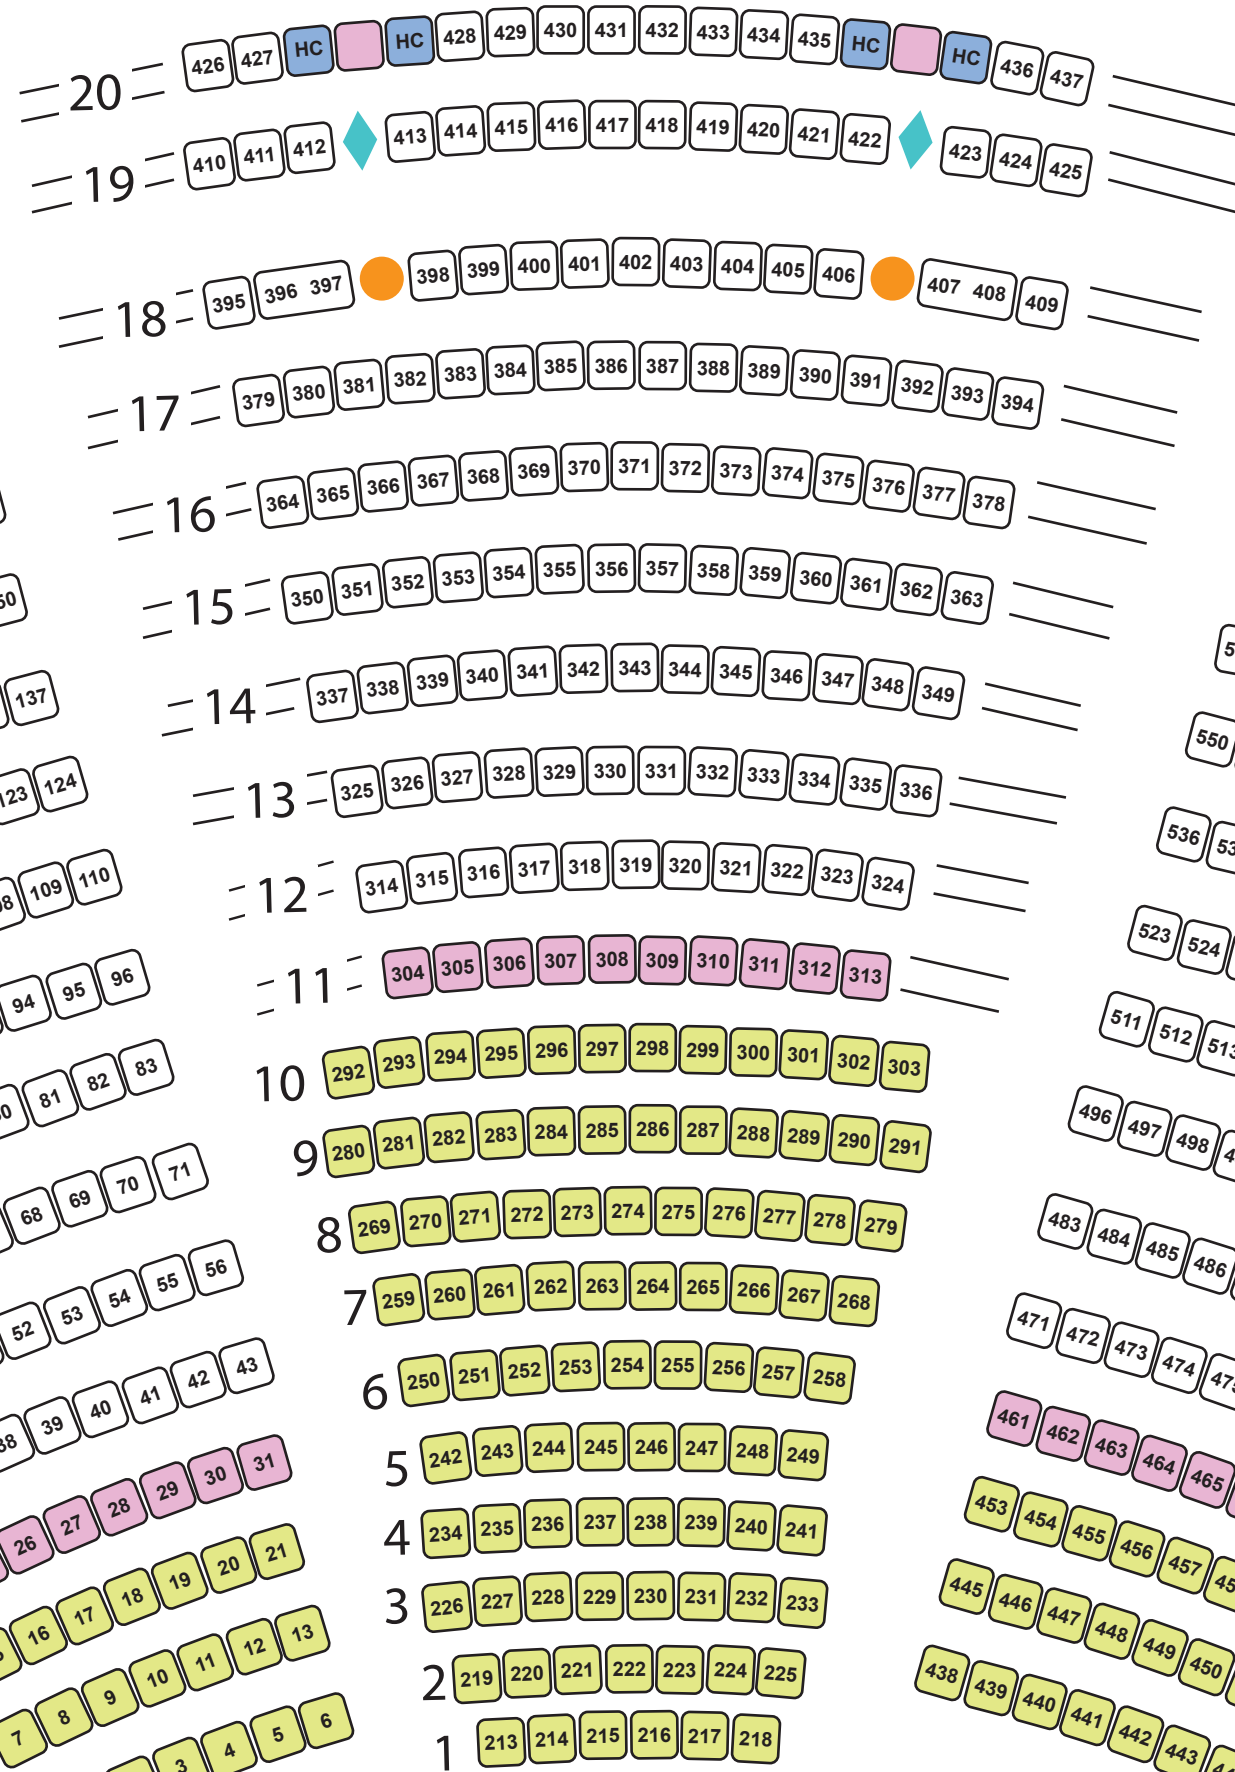

MALT SHOP MEMORIES 2017 - EURODAM

Lower Level

-  = table
-  = pole
-  = obstructed view
-  = folding chair
-  = bar stool
-  = handicap

MALT SHOP MEMORIES 2017 - EURODAM

Balcony

- ◆ = table
- = pole
- = obstructed view
- = folding chair
- = handicap
- = bar stool + obstructed view