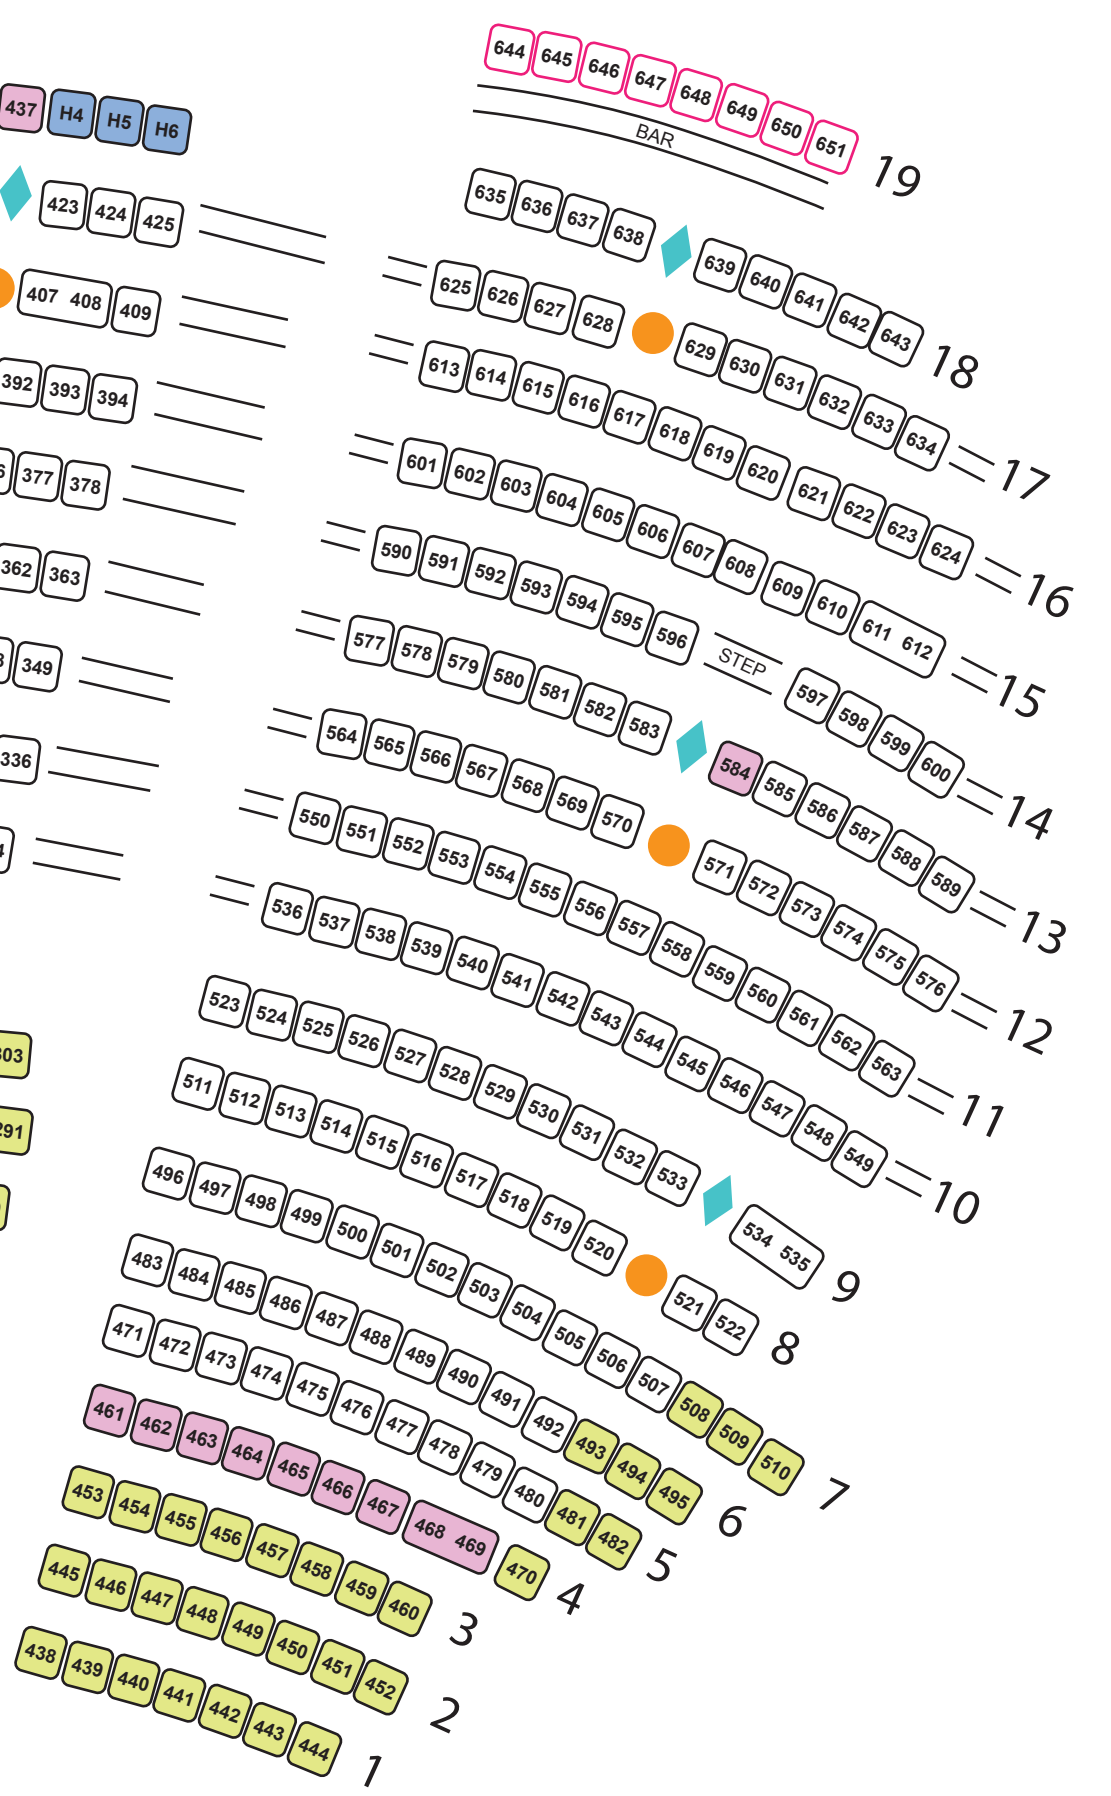

## Lower Level

- ◆ = table
- = pole
- = obstructed view
- = folding chair
- = bar stool
- = handicap

# Eurodam Balcony

- ◆ = table
- = pole
- = obstructed view
- = folding chair
- = handicap
- = bar stool + obstructed view