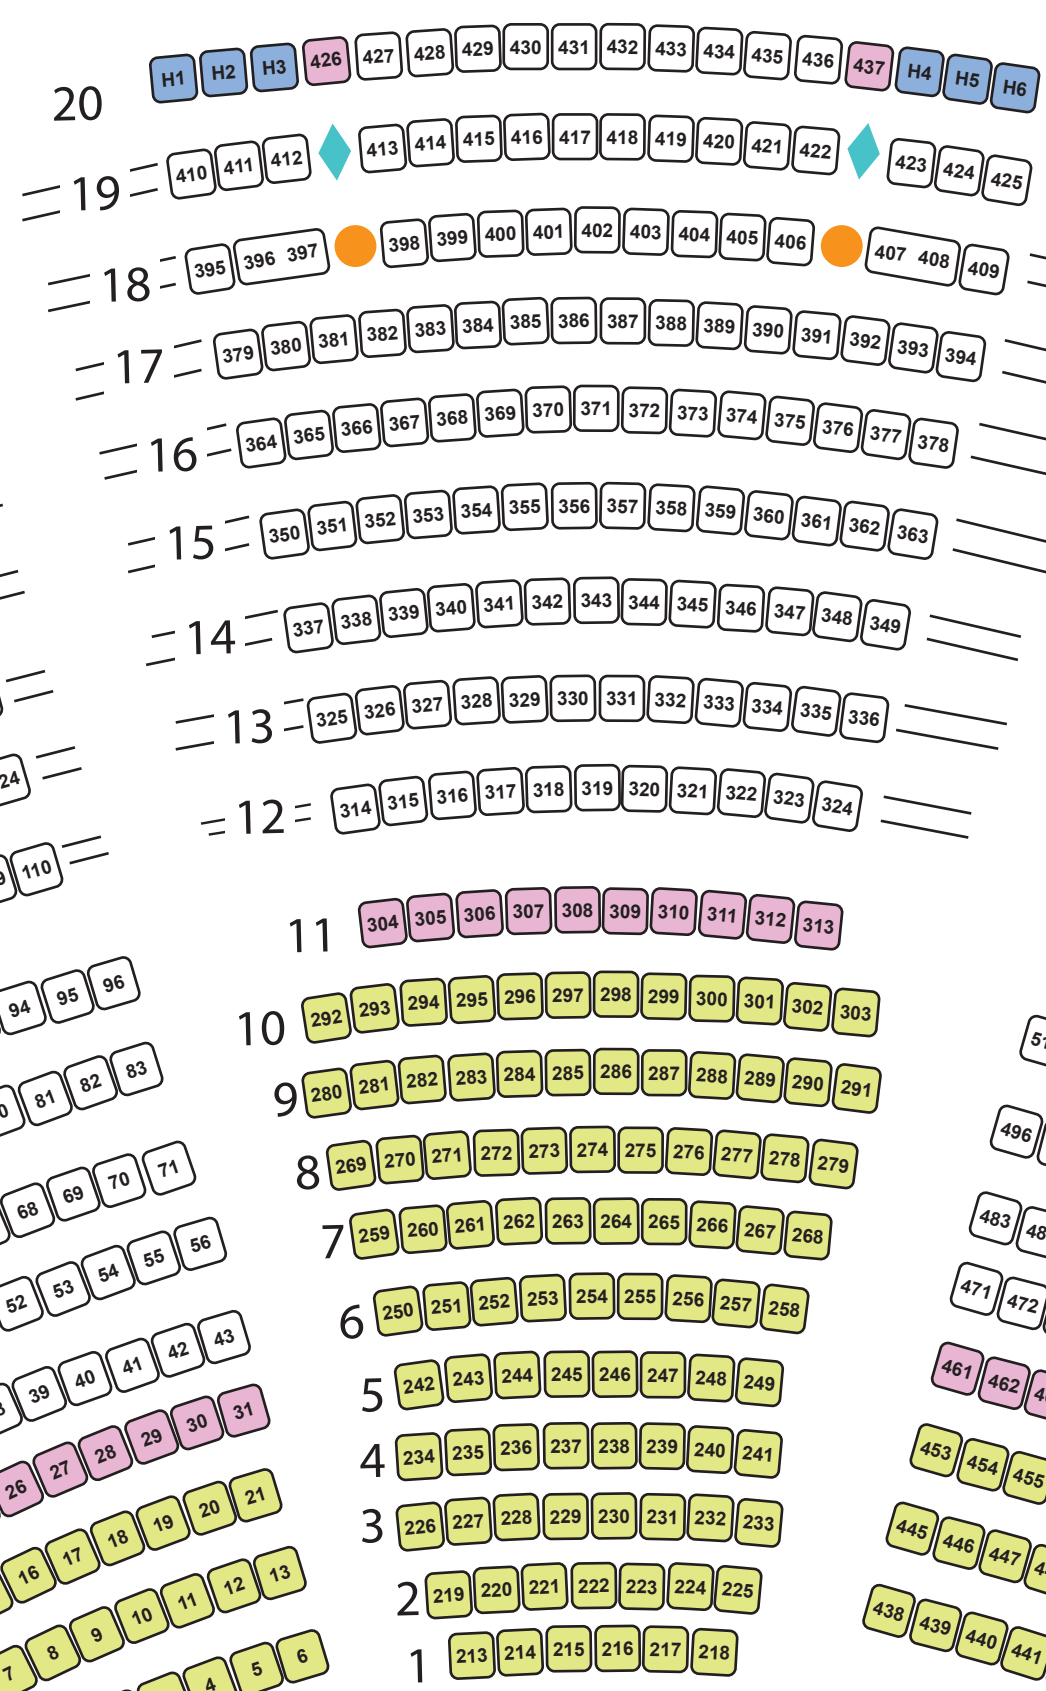

## Lower Level

- ◆ = table
- = pole
- = obstructed view
- = folding chair
- = bar stool
- = handicap

# Eurodam Balcony

- ◆ = table
- = pole
- = obstructed view
- = folding chair
- = handicap
- = bar stool + obstructed view