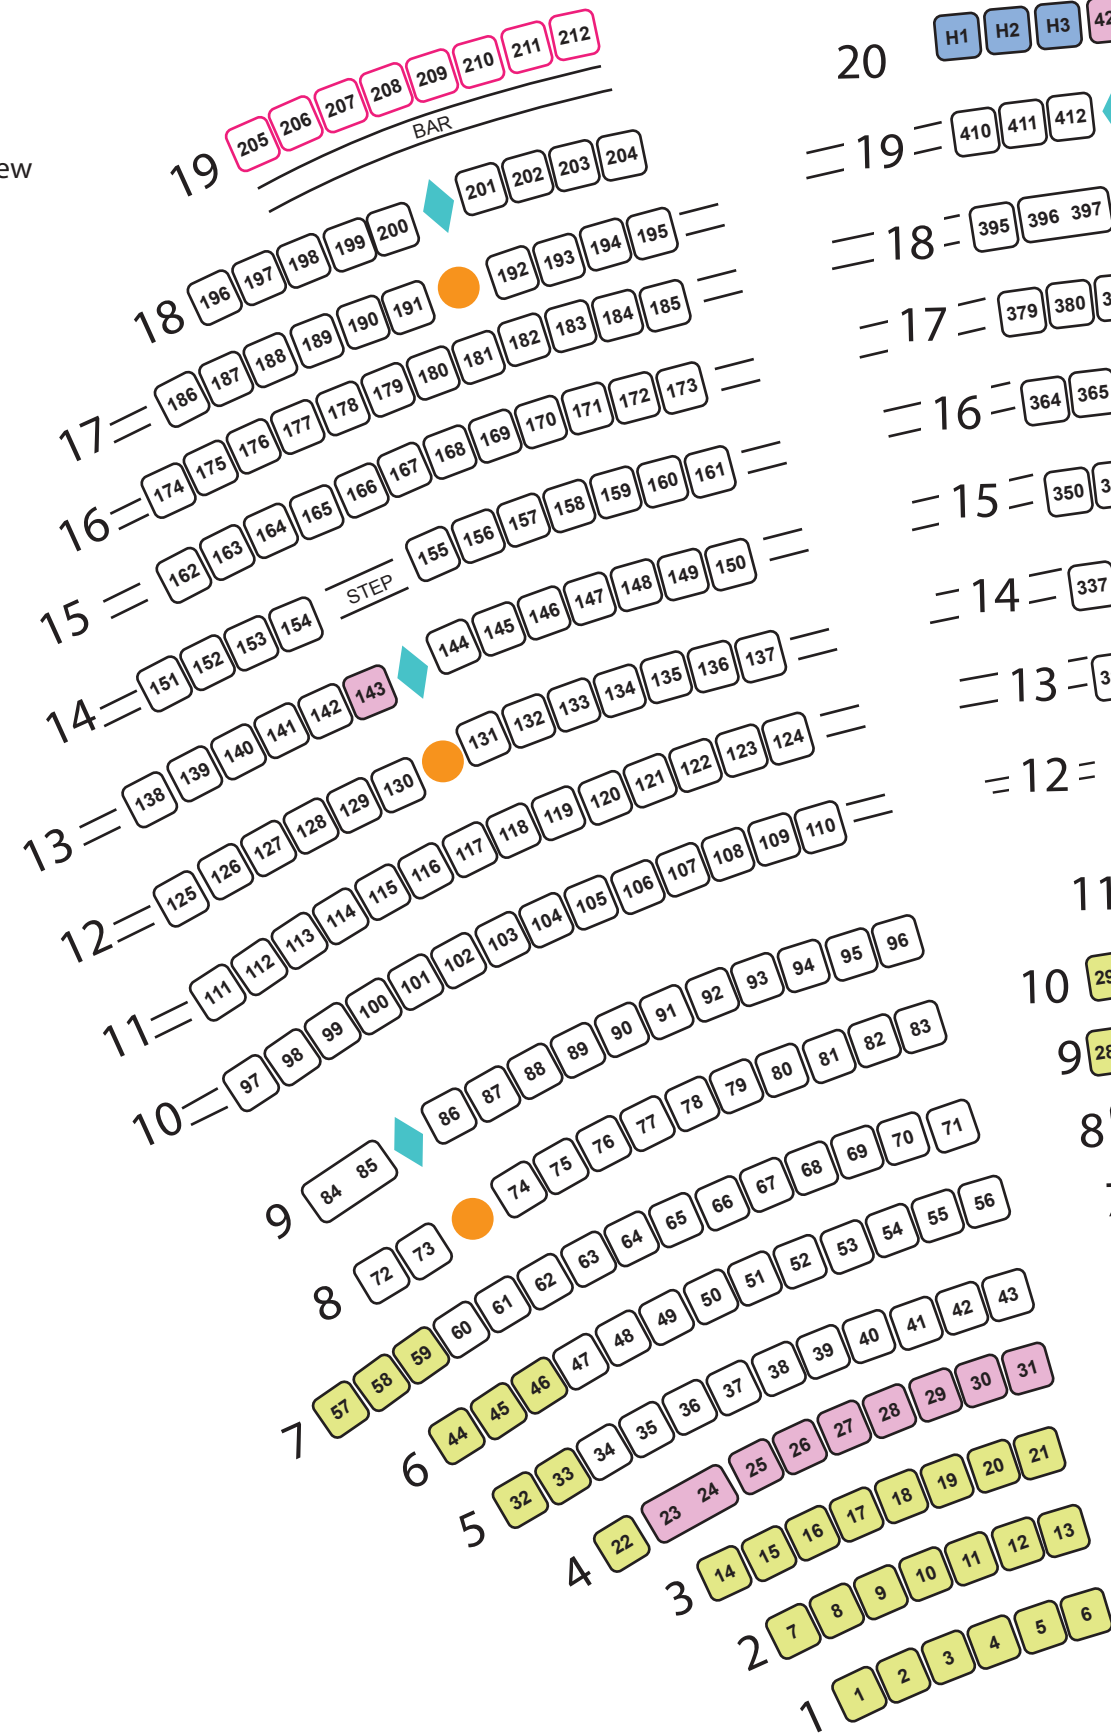

## Lower Level

- ◆ = table
- = pole
- = obstructed view
- = folding chair
- = bar stool
- = handicap

# Eurodam Balcony

- ◆ = table
- = pole
- = obstructed view
- = folding chair
- = handicap
- = bar stool + obstructed view